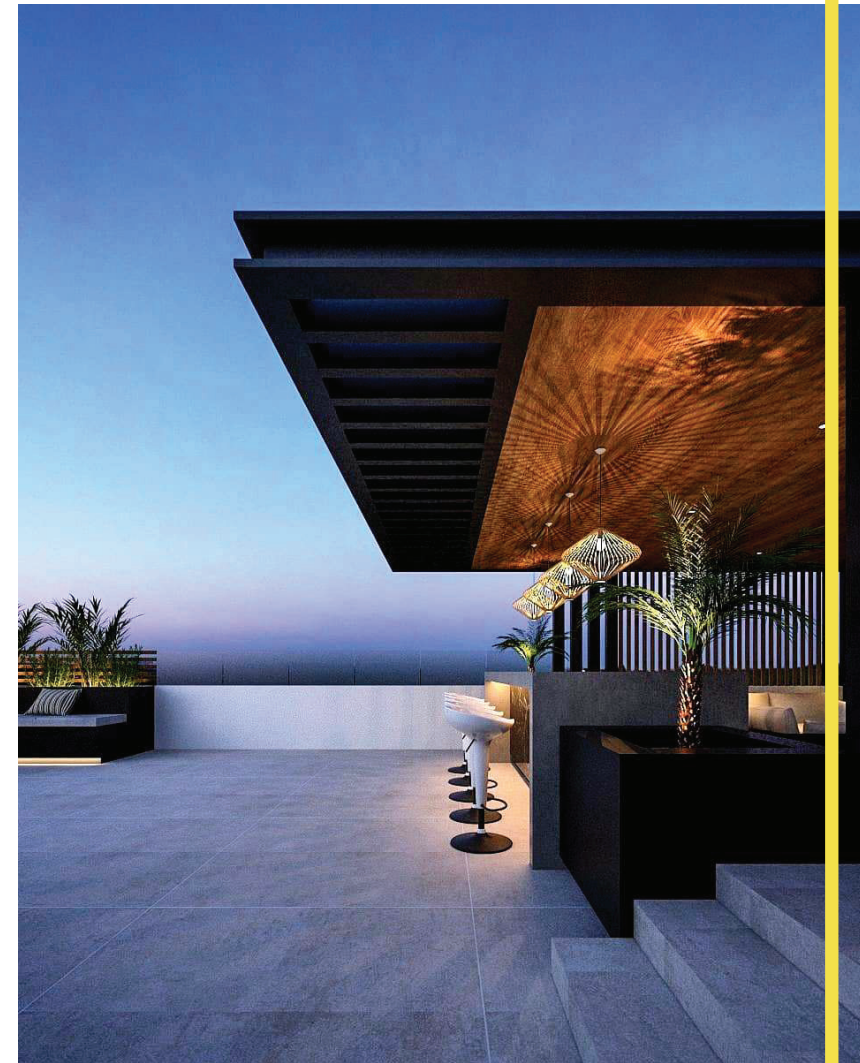

WOLVERHAMPTON GALLERY CAFE PROPOSAL

S&S

PROJECT

TYPE: SPACE DESIGN

SIZE: 120 SQM

LOCATION: KIGALI

DURATION: 1 MONTH

ROOFTOP
RESTAURANT
PROPOSAL