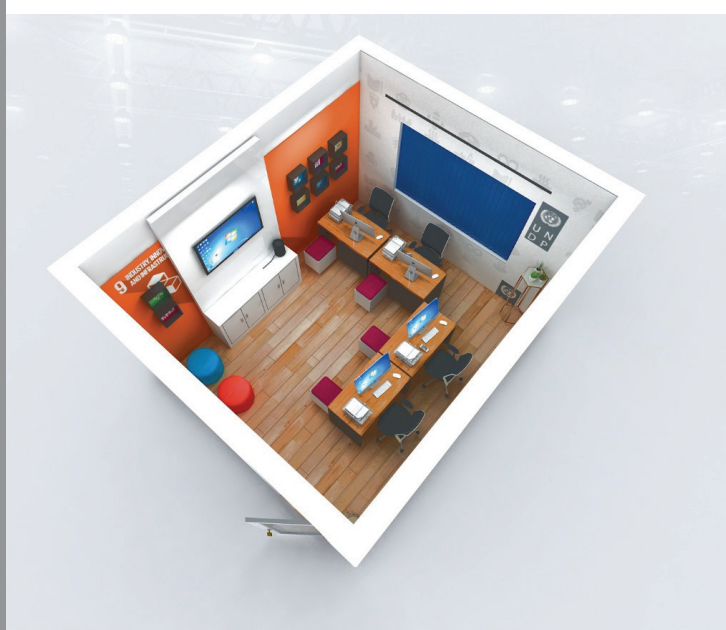

PROJECT

TYPE: OFFICE DESIGN

SIZE: 20 SQM

LOCATION: UNDP OFFICE
RWANDA

DURATION: 14 DAYS

UNDP RWANDA

SCS