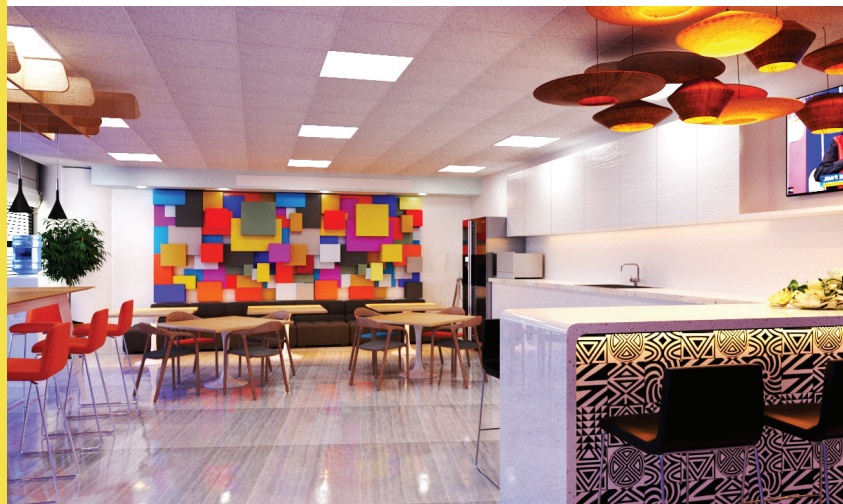

PROJECT

TYPE: OFFICE DESIGN

SIZE: 500 SQM

LOCATION: KIGALI
HEIGHTS
BUILDING

DURATION: 2 MONTHS