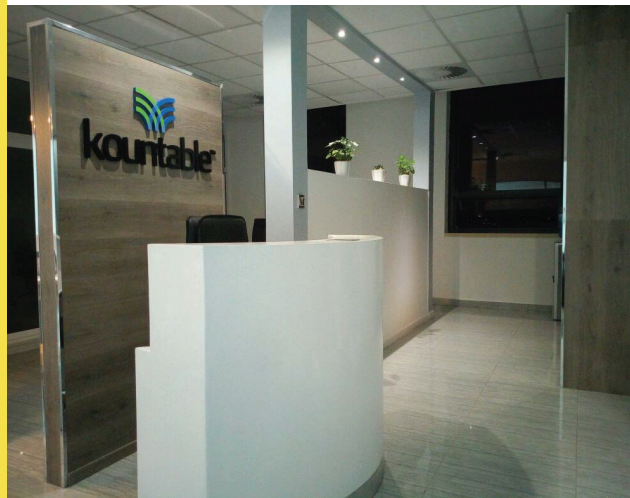

PROJECT

TYPE: OFFICE DESIGN

SIZE: 400 SQM

LOCATION: KIGALI
HEIGHTS
BUILDING

DURATION: 1 MONTH