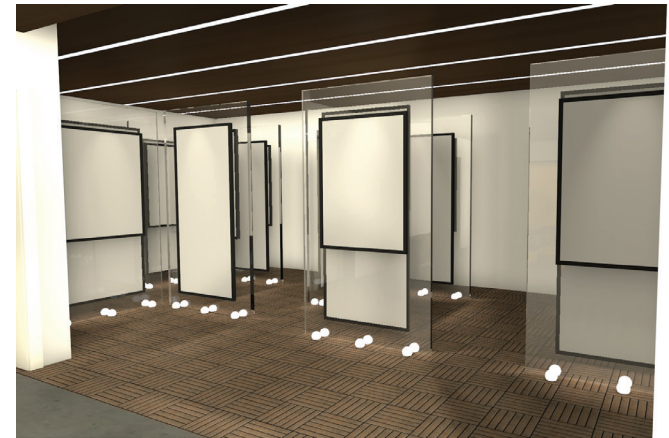

CAFE CAMELLIA

SC&S

PROJECT

TYPE: SPACE DESIGN

SIZE: 800 SQM

LOCATION: UNIVERSITY
OF
WOLVERHAMPTON

UNITED KINGDOM

DURATION: 6 MONTHS

WOLVERHAMPTON GALLERY CAFE PROPOSAL

S&S

PROJECT

TYPE: SPACE DESIGN

SIZE: 120 SQM

LOCATION: KIGALI

DURATION: 1 MONTH

ROOFTOP
RESTAURANT
PROPOSAL