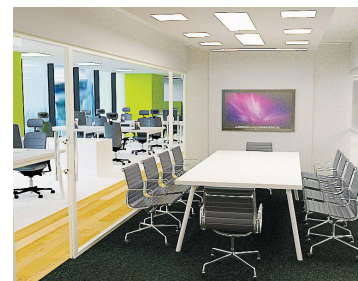

PROJECT

TYPE: OFFICE DESIGN

SIZE: 400 SQM

LOCATION: KIGALI
HEIGHTS
BUILDING

DURATION: 1 MONTH