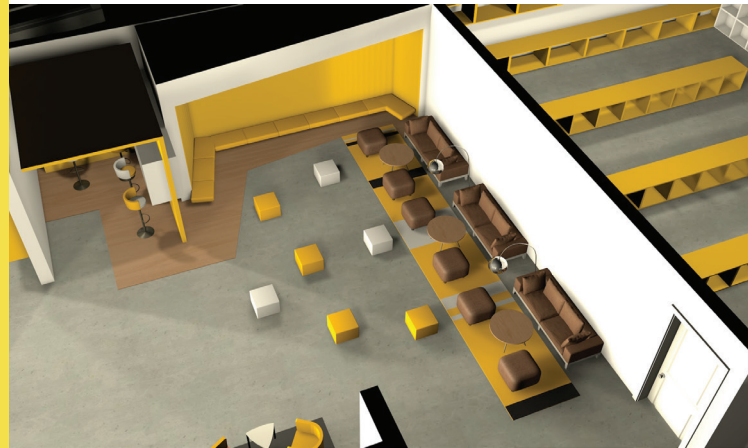

DURATION: 3 MONTHS

OUTDOOR RESORTS

S
&
S

PROJECT

TYPE: RESTAURANT DESIGN

SIZE: 250 SQM

LOCATION: MAKUZA PLAZA
KIGALI

DURATION: 2 MONTHS

CAFE CAMELLIA

SC&S

PROJECT

TYPE: SPACE DESIGN

SIZE: 800 SQM

LOCATION: UNIVERSITY
OF
WOLVERHAMPTON

UNITED KINGDOM

DURATION: 6 MONTHS

WOLVERHAMPTON GALLERY CAFE PROPOSAL

S&S

PROJECT

TYPE: SPACE DESIGN

SIZE: 120 SQM

LOCATION: KIGALI

DURATION: 1 MONTH

ROOFTOP
RESTAURANT
PROPOSAL