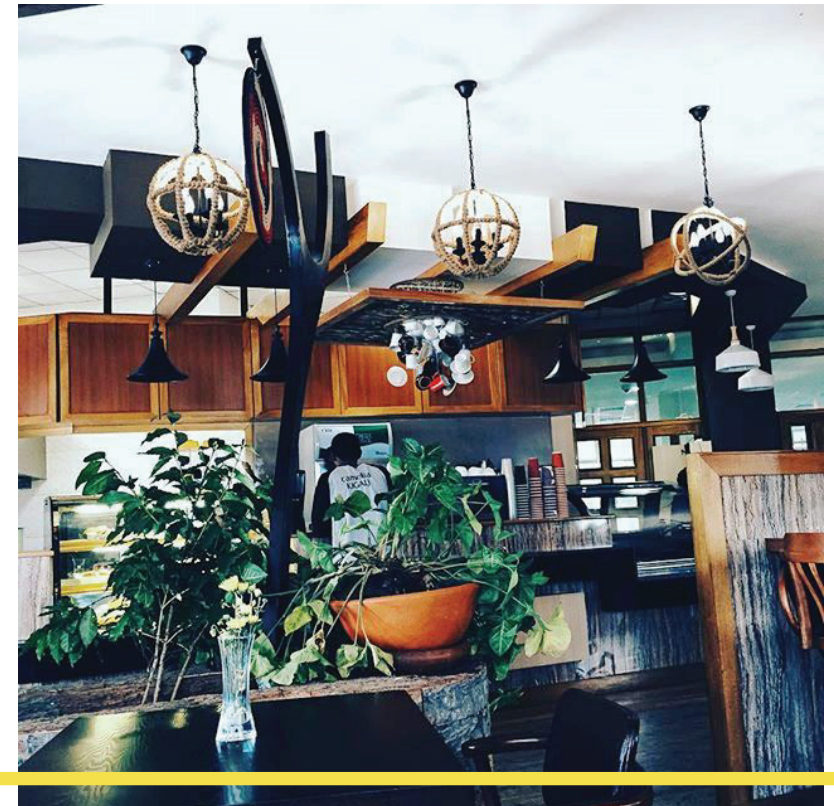

DURATION: 3 MONTHS

OUTDOOR RESORTS

S
&
S

PROJECT

TYPE: RESTAURANT DESIGN

SIZE: 250 SQM

LOCATION: MAKUZA PLAZA
KIGALI

DURATION: 2 MONTHS

CAFE CAMELLIA

SC&S

PROJECT

TYPE: SPACE DESIGN

SIZE: 800 SQM

LOCATION: UNIVERSITY
OF
WOLVERHAMPTON

UNITED KINGDOM

DURATION: 6 MONTHS