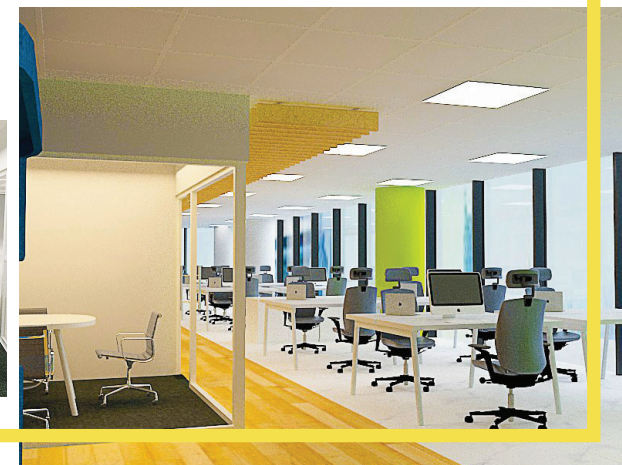

PROJECT

TYPE: OFFICE DESIGN

SIZE: 400 SQM

LOCATION: KIGALI
HEIGHTS
BUILDING

DURATION: 1 MONTH