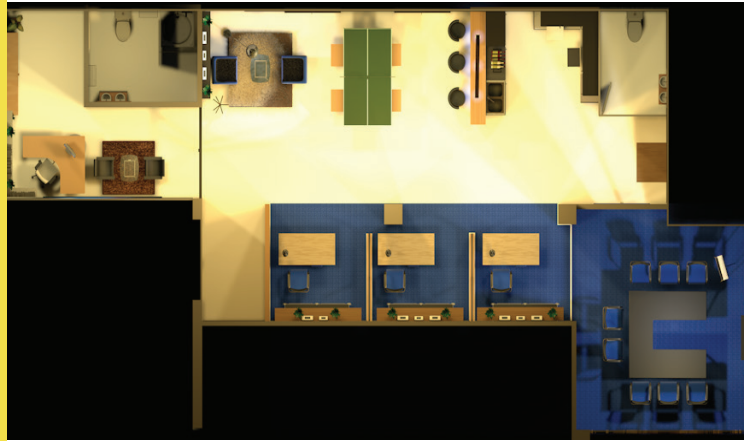

PROJECT

TYPE: OFFICE DESIGN

SIZE: 150 SQM

LOCATION: KIGALI

DURATION: 1 MONTH

 **REMOTEGROUP**

**OTHER MAJOR DIFFRENT DESIGN
PROJECTS WE HAD IN THE PAST**

PROJECT